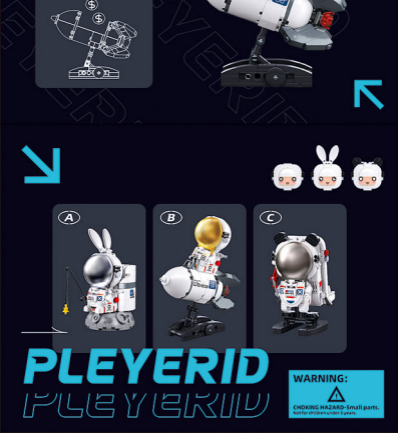

49

50

51

A

B

C

WARNING: CHOKING HAZARD - Small parts. Not for children under 3 years.

PLEYERID