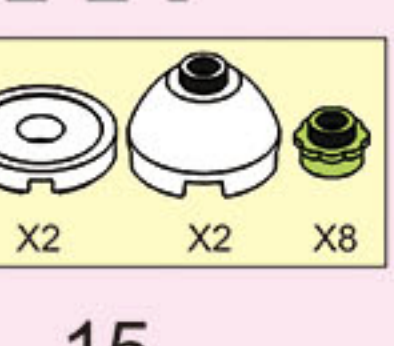

99 PCS M38 - B0870

**WARNING:**  
CHOKING HAZARD - Small parts.  
Not for children under 3 years.